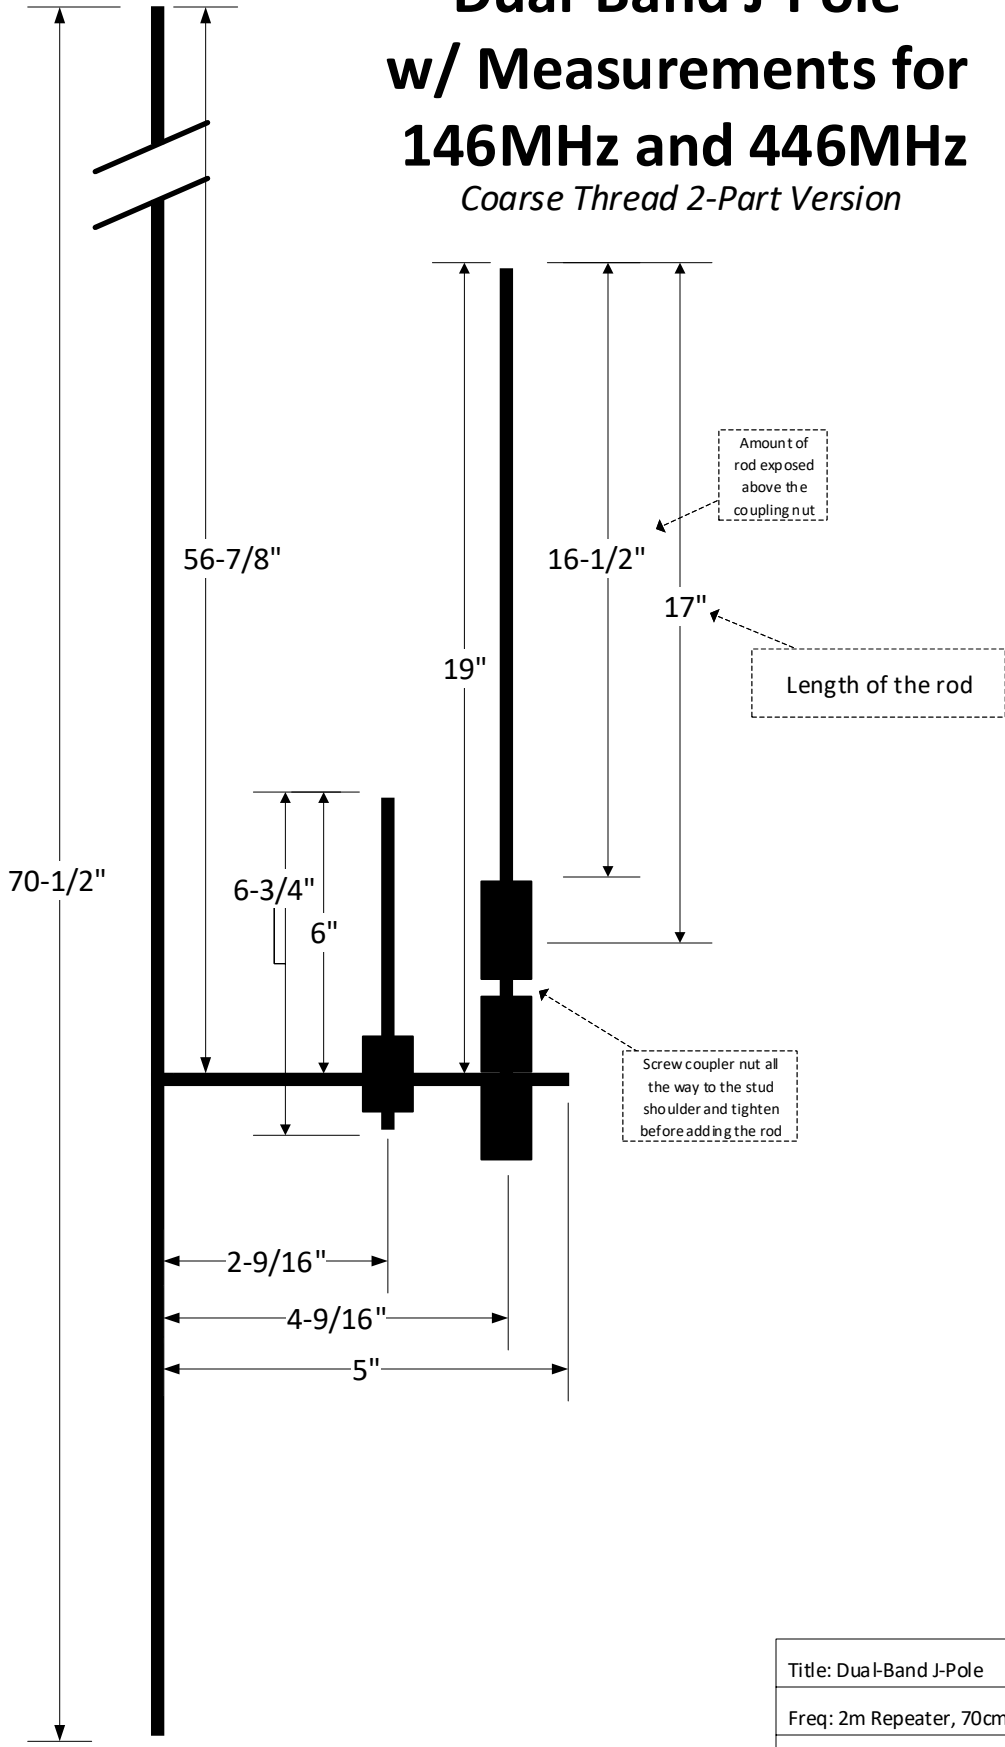

Dual-Band J-Pole w/ Measurements for 146MHz and 446MHz

Single Fine-Thread Rod Version

Note: Dimensions are not to scale for clarity of the drawing

Title: Dual-Band J-Pole
Freq: 2m Repeater, 70cm Repeater
Author: Jason McCormick N8EI
Date: 2021-02-20
Revision: 2

Dual-Band J-Pole w/ Measurements for 146MHz and 446MHz

Coarse Thread 2-Part Version

Note: Dimensions are not to scale for clarity of the drawing

Title: Dual-Band J-Pole
Freq: 2m Repeater, 70cm Repeater
Author: Jason McCormick N8EI
Date: 2021-02-20
Revision: 2