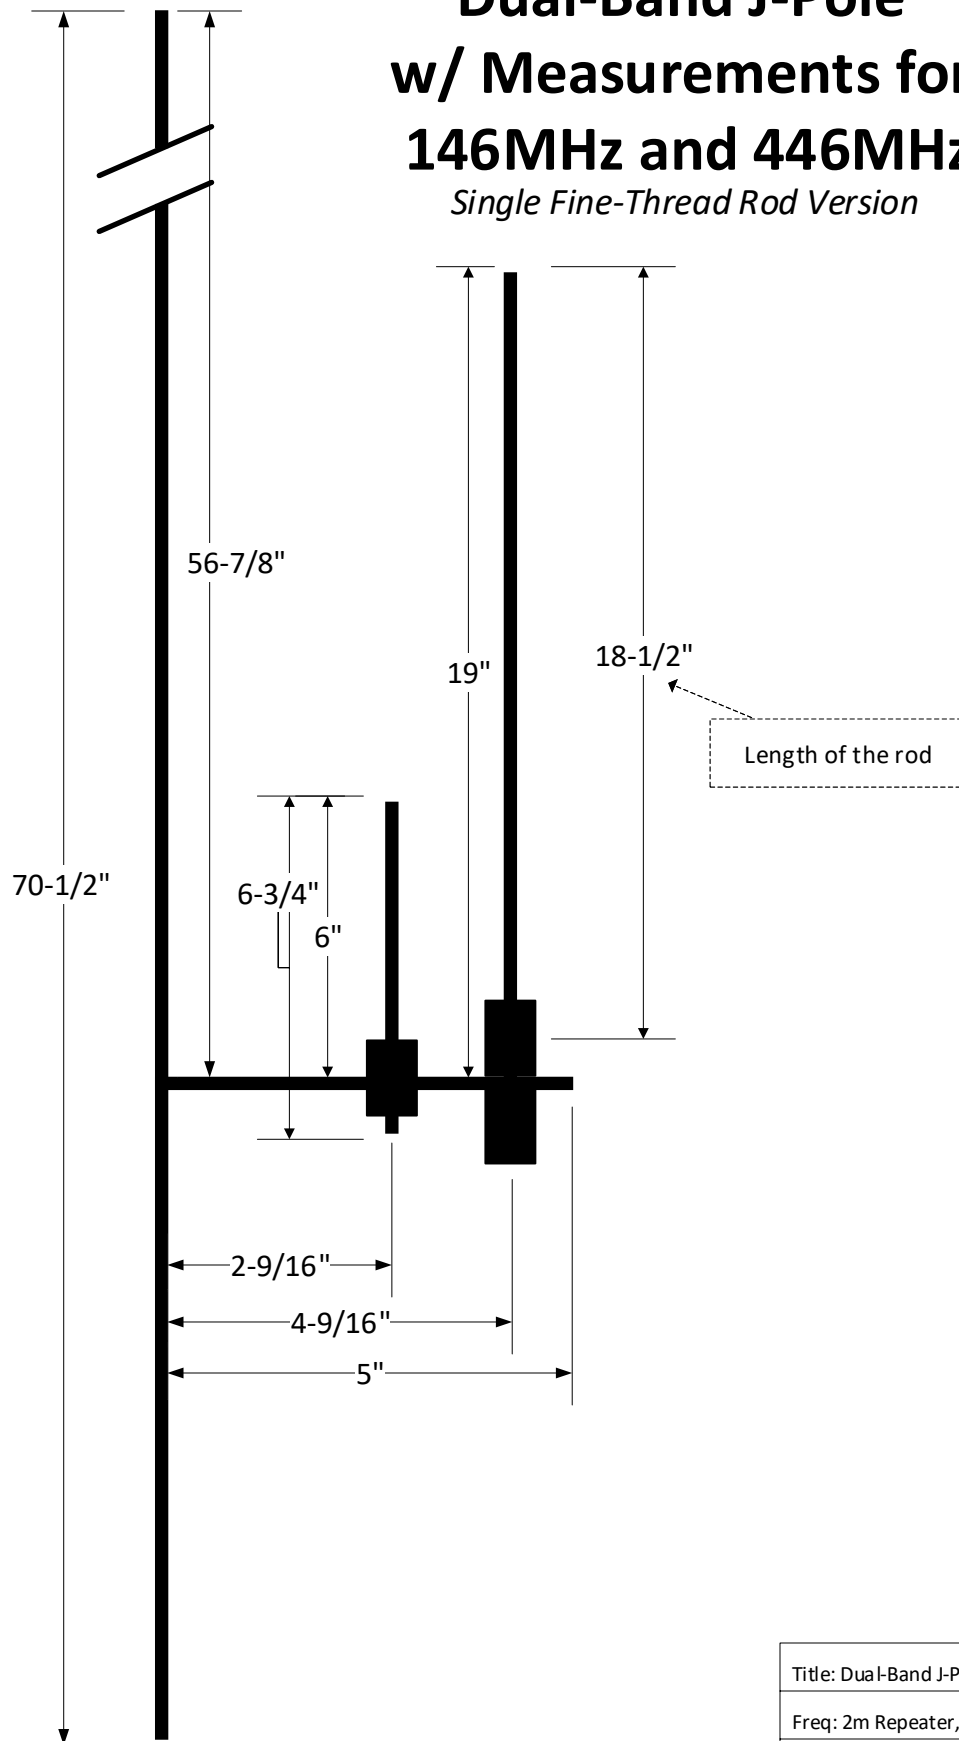

Dual-Band J-Pole w/ Measurements for 146MHz and 446MHz

Single Fine-Thread Rod Version

Note: Dimensions are not to scale for clarity of the drawing

Title: Dual-Band J-Pole
Freq: 2m Repeater, 70cm Repeater
Author: Jason McCormick N8EI
Date: 2021-02-20
Revision: 2

Dual-Band J-Pole w/ Measurements for 146MHz and 446MHz

Coarse Thread 2-Part Version

Note: Dimensions are not to scale for clarity of the drawing

Title: Dual-Band J-Pole
Freq: 2m Repeater, 70cm Repeater
Author: Jason McCormick N8EI
Date: 2021-02-20
Revision: 2